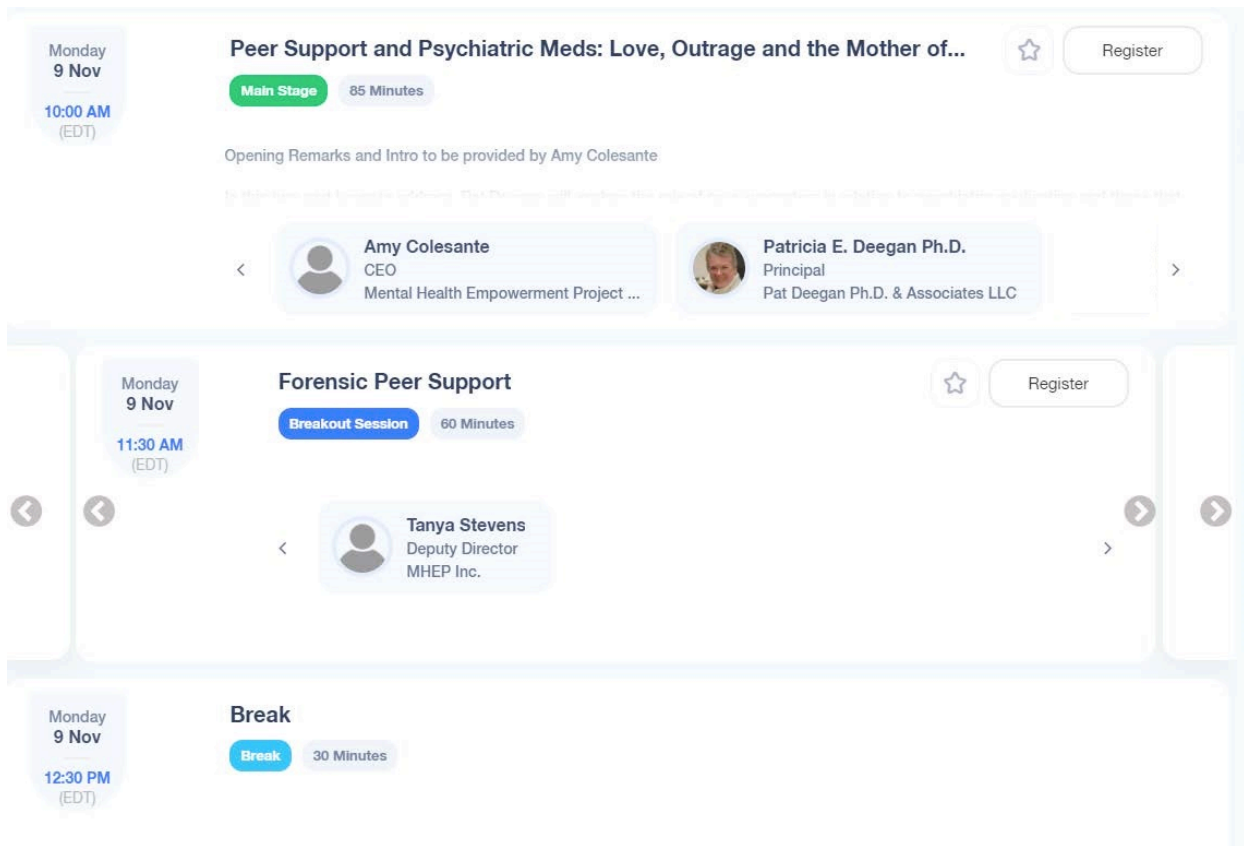

Navigating on the Day of the Conference

Go to <https://www.aceevents.com/e/TheNYPSCBFourthAnnualConference>

On the day of the Conference, you will a Link/Button, which says “Enter Event”. This is only available after 9:30am on November 9th. CLICK THIS LINK

Your screen will then look similar to the image below

In the Lobby, some events will have a button that says “Register”, while others will say “Join”

You may also select the “Stage”, which will take you directly to the Mainstage event, if there is one happening at that time.

You may also navigate to the Sessions tab (which are the simultaneous talks), the Expo tab, which include Speaker, Organization, and Career Exhibits

Please be patient as the Broadcasts begin for each talk, as there may be up to a minute or two of delay before the video becomes active.